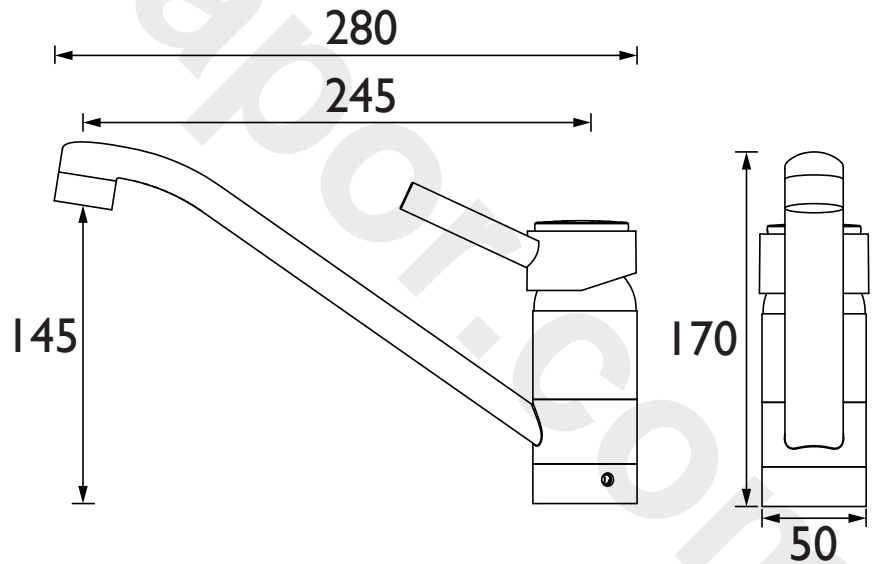

### Specification

<b>Product Type:</b>	Kitchen Taps
<b>Main Construction Material:</b>	Brass
<b>Mount Type:</b>	Deck Mounted
<b>Handle Type:</b>	Lever Handle
<b>Connection Inlet:</b>	1/2" BSP Flexible Tails
<b>Connection Outlet:</b>	M24 Flow Straightener
<b>Number of Tap Holes:</b>	1
<b>Valve/Cartridge Type:</b>	Ceramic Cartridge
<b>Plumbing System Requirements:</b>	Suitable for all plumbing systems
<b>Minimum Dynamic Pressure (bar):</b>	0.3 bar
<b>Maximum Dynamic Pressure (bar):</b>	5.0 bar
<b>Maximum Hot Water Temperature °C:</b>	65°C
<b>Maximum Static Pressure (bar):</b>	10 bar
<b>Flow Type:</b>	Single Flow
<b>Isolation Included:</b>	Yes

### Dimensions (measurements in mm)